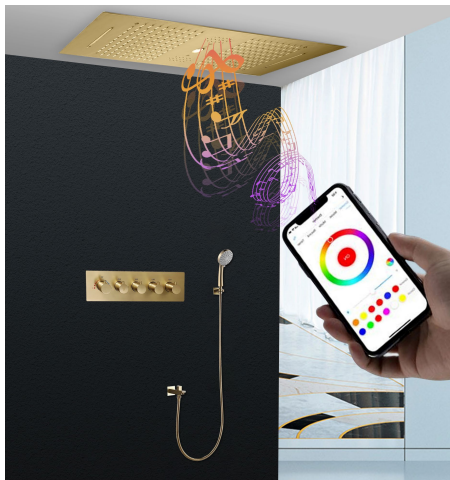

# MUSICAL THERMOSTATIC LED PHONE CONTROLLED RAINFALL WATERFALL SHOWER SYSTEM WITH ROUND HAND SHOWER SPECIFICATIONS

- Shower Panel /Hose Material: 304 Stainless Steel
- Shower Head Size: 900\*300 mm
- Shower Mixer Material: Brass
- Concealed Mixer Size: 465\*130 mm
- Showerheads Install: Embedded Ceiling Mounted
- Concealed Mixer Install: Wall-Mounted
- LED Shower Head Functions: Rainfall, Waterfall, Water Column
- Water Pressure: 0.3 MPA
- Water Flow: 16L/min~28L/min
- Hand Shower/ Shower holder Material: Brass
- Shower Accessories Material: Brass
- LED Light: Need to Connect Power
- LED Light Color: 64 Color
- Shower Hose Length: 1.5M
- AC: 100-265V 50/60Hz

Kinds of color **64**  
temperature adjustable

**WiFi**

**Build-in WIFI**  
**Phone control color**

**Color software App install instruction**  
**download name: Smart Life**

All dimensions and specifications are nominal and may vary. Use actual products for accuracy in critical situations.

## Shower Mixer

All functions can be used at the same time.

Spin button change water flow size.

Thread have G 1/2" and NPT 1/2"

## Hand Shower

Flow Rate: 2.0 GPM / 7.6 LPM

38°C

Termostatic Control

Main body  
Brass casting body

Embedded Depth: 60mm

Brushed gold