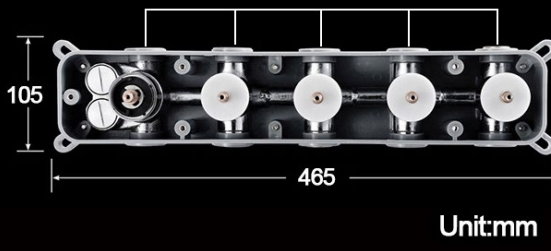

# MUSICAL THERMOSTATIC LED PHONE CONTROLLED RAINFALL WATERFALL SHOWER SYSTEM WITH ROUND HAND SHOWER SPECIFICATIONS

- Shower Panel /Hose Material: 304 Stainless Steel
- Shower Head Size: 900\*300 mm
- Shower Mixer Material: Brass
- Concealed Mixer Size: 465\*130 mm
- Showerheads Install: Embedded Ceiling Mounted
- Concealed Mixer Install: Wall-Mounted
- LED Shower Head Functions: Rainfall, Waterfall, Water Column
- Water Pressure: 0.3 MPA
- Water Flow: 16L/min~28L/min
- Hand Shower/ Shower holder Material: Brass
- Shower Accessories Material: Brass
- LED Light: Need to Connect Power
- LED Light Color: 64 Color
- Shower Hose Length: 1.5M
- AC: 100-265V 50/60Hz

Kinds of color **64**  
temperature adjustable

**WiFi**

**Build-in WIFI**  
**Phone control color**

**Color software App install instruction**  
**download name: Smart Life**

All dimensions and specifications are nominal and may vary. Use actual products for accuracy in critical situations.

## Shower Mixer

All functions can be used at the same time.

Spin button change water flow size.

Thread have G 1/2" and NPT 1/2"

## Hand Shower

Flow Rate: 2.0 GPM / 7.6 LPM

38°C

Termostatic Control

Main body  
Brass casting body

Embedded Depth: 60mm

Brushed gold