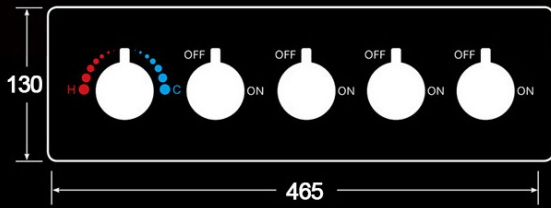

# MUSICAL THERMOSTATIC LED PHONE CONTROLLED RAINFALL WATERFALL SHOWER SYSTEM WITH ROUND HAND SHOWER SPECIFICATIONS

- Shower Panel /Hose Material: 304 Stainless Steel
- Shower Head Size: 900\*300 mm
- Shower Mixer Material: Brass
- Concealed Mixer Size: 465\*130 mm
- Showerheads Install: Embedded Ceiling Mounted
- Concealed Mixer Install: Wall-Mounted
- LED Shower Head Functions: Rainfall, Waterfall, Water Column
- Water Pressure: 0.3 MPA
- Water Flow: 16L/min~28L/min
- Hand Shower/ Shower holder Material: Brass
- Shower Accessories Material: Brass
- LED Light: Need to Connect Power
- LED Light Color: 64 Color
- Shower Hose Length: 1.5M
- AC: 100-265V 50/60Hz

Kinds of color **64**  
temperature adjustable

**WiFi**

**Build-in WIFI**  
**Phone control color**

**Color software App install instruction**  
**download name: Smart Life**

All dimensions and specifications are nominal and may vary. Use actual products for accuracy in critical situations.

## Shower Mixer

All functions can be used at the same time.

Spin button change water flow size.

Thread have G 1/2" and NPT 1/2"

## Hand Shower

Flow Rate: 2.0 GPM / 7.6 LPM

38°C

Termostatic Control

Main body  
Brass casting body

Embedded Depth: 60mm

Brushed gold