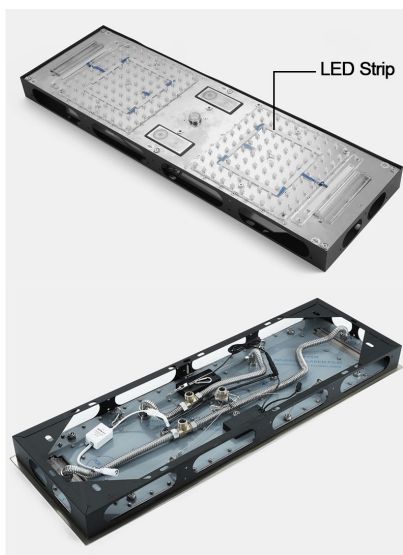

# MUSICAL THERMOSTATIC LED PHONE CONTROLLED RAINFALL WATERFALL SHOWER SYSTEM WITH ROUND HAND SHOWER SPECIFICATIONS

- Shower Panel /Hose Material: 304 Stainless Steel
- Shower Head Size: 900\*300 mm
- Shower Mixer Material: Brass
- Concealed Mixer Size: 465\*130 mm
- Showerheads Install: Embedded Ceiling Mounted
- Concealed Mixer Install: Wall-Mounted
- LED Shower Head Functions: Rainfall, Waterfall, Water Column
- Water Pressure: 0.3 MPA
- Water Flow: 16L/min~28L/min
- Hand Shower/ Shower holder Material: Brass
- Shower Accessories Material: Brass
- LED Light: Need to Connect Power
- LED Light Color: 64 Color
- Shower Hose Length: 1.5M
- AC: 100-265V 50/60Hz

Kinds of color **64**  
temperature adjustable

**WiFi**

**Build-in WIFI**  
**Phone control color**

**Color software App install instruction**  
**download name: Smart Life**

All dimensions and specifications are nominal and may vary. Use actual products for accuracy in critical situations.

## Shower Mixer

All functions can be used at the same time.

Spin button change water flow size.

Thread have G 1/2" and NPT 1/2"

## Hand Shower

Flow Rate: 2.0 GPM / 7.6 LPM

38°C

Termostatic Control

Main body  
Brass casting body

Embedded Depth: 60mm

Brushed gold