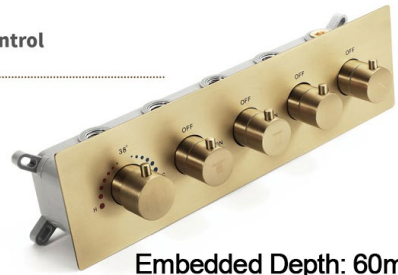

# MUSICAL THERMOSTATIC LED PHONE CONTROLLED RAINFALL WATERFALL SHOWER SYSTEM WITH ROUND HAND SHOWER SPECIFICATIONS

- Shower Panel /Hose Material: 304 Stainless Steel
- Shower Head Size: 900\*300 mm
- Shower Mixer Material: Brass
- Concealed Mixer Size: 465\*130 mm
- Showerheads Install: Embedded Ceiling Mounted
- Concealed Mixer Install: Wall-Mounted
- LED Shower Head Functions: Rainfall, Waterfall, Water Column
- Water Pressure: 0.3 MPA
- Water Flow: 16L/min~28L/min
- Hand Shower/ Shower holder Material: Brass
- Shower Accessories Material: Brass
- LED Light: Need to Connect Power
- LED Light Color: 64 Color
- Shower Hose Length: 1.5M
- AC: 100-265V 50/60Hz

## Shower Mixer

All functions can be used at the same time.

Spin button change water flow size.

Thread have G 1/2" and NPT 1/2"

## Hand Shower

Flow Rate: 2.0 GPM / 7.6 LPM

38°C

Termostatic Control

Main body  
Brass casting body

Embedded Depth: 60mm

Brushed gold