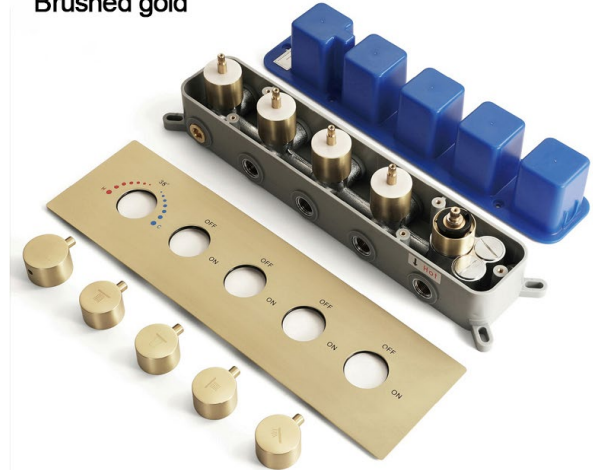

# MUSICAL THERMOSTATIC LED PHONE CONTROLLED RAINFALL WATERFALL SHOWER SYSTEM WITH ROUND HAND SHOWER SPECIFICATIONS

- Shower Panel /Hose Material: 304 Stainless Steel
- Shower Head Size: 900\*300 mm
- Shower Mixer Material: Brass
- Concealed Mixer Size: 465\*130 mm
- Showerheads Install: Embedded Ceiling Mounted
- Concealed Mixer Install: Wall-Mounted
- LED Shower Head Functions: Rainfall, Waterfall, Water Column
- Water Pressure: 0.3 MPA
- Water Flow: 16L/min~28L/min
- Hand Shower/ Shower holder Material: Brass
- Shower Accessories Material: Brass
- LED Light: Need to Connect Power
- LED Light Color: 64 Color
- Shower Hose Length: 1.5M
- AC: 100-265V 50/60Hz

## Shower Mixer

All functions can be used at the same time.

Spin button change water flow size.

Thread have G 1/2" and NPT 1/2"

## Hand Shower

Flow Rate: 2.0 GPM / 7.6 LPM

38°C

Termostatic Control

Main body  
Brass casting body

Embedded Depth: 60mm

Brushed gold