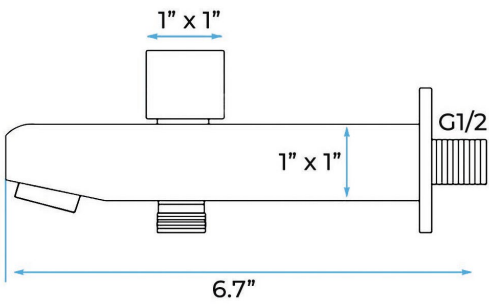

# MUSICAL THERMOSTATIC LED PHONE CONTROLLED RAINFALL WATERFALL SHOWER SYSTEM WITH ROUND HAND SHOWER SPECIFICATIONS

- Shower Panel /Hose Material: 304 Stainless Steel
- Shower Head Size: 900\*300 mm
- Shower Mixer Material: Brass
- Concealed Mixer Size: 465\*130 mm
- Showerheads Install: Embedded Ceiling Mounted
- Concealed Mixer Install: Wall-Mounted
- LED Shower Head Functions: Rainfall, Waterfall, Water Column
- Water Pressure: 0.3 MPA
- Water Flow: 16L/min~28L/min
- Hand Shower/ Shower holder Material: Brass
- Shower Accessories Material: Brass
- LED Light: Need to Connect Power
- LED Light Color: 64 Color
- Shower Hose Length: 1.5M
- AC: 100-265V 50/60Hz

Kinds of color **64**  
temperature adjustable

**WiFi**

**Build-in WIFI**  
**Phone control color**

**Color software App install instruction**  
**download name: Smart Life**

All dimensions and specifications are nominal and may vary. Use actual products for accuracy in critical situations.

## Shower Mixer

All functions can be used at the same time.

Spin button change water flow size.

Thread have G 1/2" and NPT 1/2"

## Hand Shower

Flow Rate: 2.0 GPM / 7.6 LPM

38°C

Termostatic Control

Main body  
Brass casting body

Embedded Depth: 60mm

Brushed gold