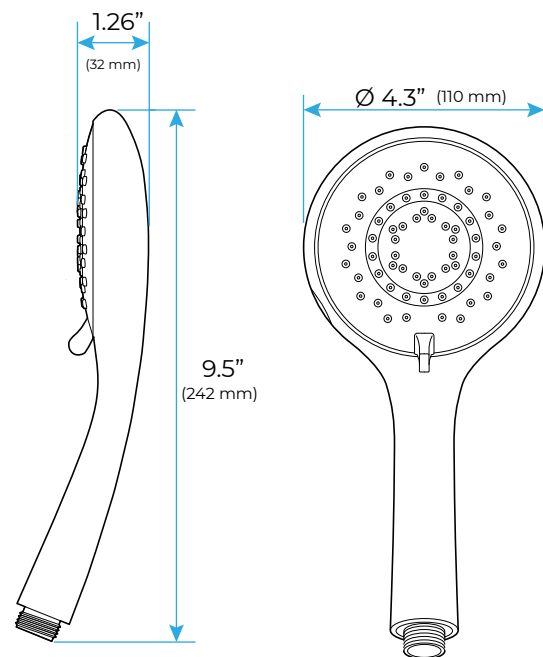

# MUSICAL THERMOSTATIC LED PHONE CONTROLLED RAINFALL WATERFALL SHOWER SYSTEM WITH ROUND HAND SHOWER SPECIFICATIONS

- Shower Panel /Hose Material: 304 Stainless Steel
- Shower Head Size: 900\*300 mm
- Shower Mixer Material: Brass
- Concealed Mixer Size: 465\*130 mm
- Showerheads Install: Embedded Ceiling Mounted
- Concealed Mixer Install: Wall-Mounted
- LED Shower Head Functions: Rainfall, Waterfall, Water Column
- Water Pressure: 0.3 MPA
- Water Flow: 16L/min~28L/min
- Hand Shower/ Shower holder Material: Brass
- Shower Accessories Material: Brass
- LED Light: Need to Connect Power
- LED Light Color: 64 Color
- Shower Hose Length: 1.5M
- AC: 100-265V 50/60Hz

## Shower Mixer

All functions can be used at the same time.

Spin button change water flow size.

Thread have G 1/2" and NPT 1/2"

## Spout

## Hand Shower

Flow Rate: 2.0 GPM / 7.6 LPM

38°C

Termostatic Control

Main body  
Brass casting body

Embedded Depth: 60mm

Brushed gold