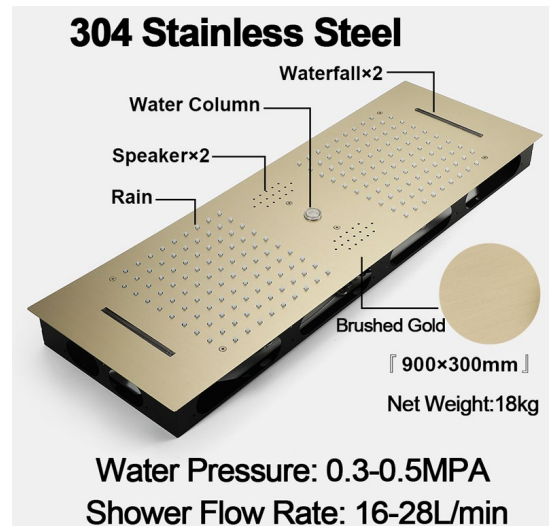

# MUSICAL THERMOSTATIC LED PHONE CONTROLLED RAINFALL WATERFALL SHOWER SYSTEM WITH ROUND HAND SHOWER SPECIFICATIONS

- Shower Panel /Hose Material: 304 Stainless Steel
- Shower Head Size: 900\*300 mm
- Shower Mixer Material: Brass
- Concealed Mixer Size: 465\*130 mm
- Showerheads Install: Embedded Ceiling Mounted
- Concealed Mixer Install: Wall-Mounted
- LED Shower Head Functions: Rainfall, Waterfall, Water Column
- Water Pressure: 0.3 MPA
- Water Flow: 16L/min~28L/min
- Hand Shower/ Shower holder Material: Brass
- Shower Accessories Material: Brass
- LED Light: Need to Connect Power
- LED Light Color: 64 Color
- Shower Hose Length: 1.5M
- AC: 100-265V 50/60Hz

Kinds of color **64**  
temperature adjustable

**WiFi**

**Build-in WIFI**  
**Phone control color**

**Color software App install instruction**  
**download name: Smart Life**

All dimensions and specifications are nominal and may vary. Use actual products for accuracy in critical situations.

## Shower Mixer

All functions can be used at the same time.

Spin button change water flow size.

Thread have G 1/2" and NPT 1/2"

## Hand Shower

Flow Rate: 2.0 GPM / 7.6 LPM

38°C

Termostatic Control

Main body  
Brass casting body

Embedded Depth: 60mm

Brushed gold