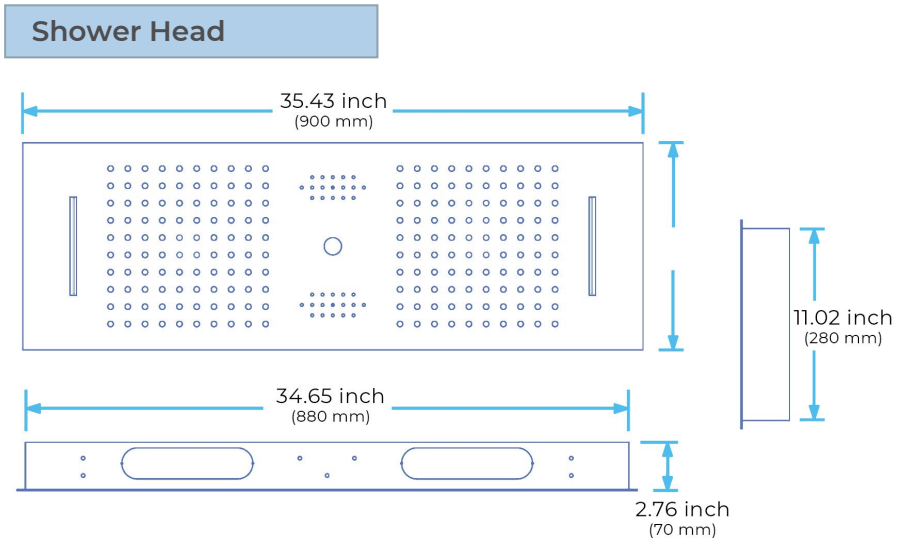

# MUSICAL THERMOSTATIC LED PHONE CONTROLLED RAINFALL WATERFALL SHOWER SYSTEM WITH ROUND HAND SHOWER SPECIFICATIONS

- Shower Panel /Hose Material: 304 Stainless Steel
- Shower Head Size: 900\*300 mm
- Shower Mixer Material: Brass
- Concealed Mixer Size: 465\*130 mm
- Showerheads Install: Embedded Ceiling Mounted
- Concealed Mixer Install: Wall-Mounted
- LED Shower Head Functions: Rainfall, Waterfall, Water Column
- Water Pressure: 0.3 MPA
- Water Flow: 16L/min~28L/min
- Hand Shower/ Shower holder Material: Brass
- Shower Accessories Material: Brass
- LED Light: Need to Connect Power
- LED Light Color: 64 Color
- Shower Hose Length: 1.5M
- AC: 100-265V 50/60Hz

Kinds of color **64**  
temperature adjustable

**WiFi**

**Build-in WIFI**  
**Phone control color**

**Color software App install instruction**  
**download name: Smart Life**

All dimensions and specifications are nominal and may vary. Use actual products for accuracy in critical situations.

## Shower Mixer

All functions can be used at the same time.

Spin button change water flow size.

Thread have G 1/2" and NPT 1/2"

## Hand Shower

Flow Rate: 2.0 GPM / 7.6 LPM

38°C

Termostatic Control

Main body  
Brass casting body

Embedded Depth: 60mm

Brushed gold